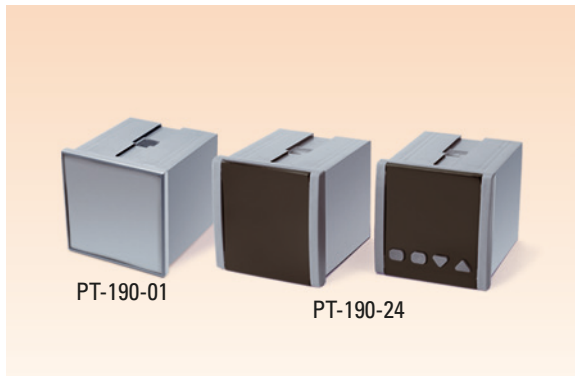

PT-165

48 x 96 x 77 mm

DIN PANEL ENCLOSURES

MATERIAL	ABS
COLOR	LIGHT GRAY / BLACK
PACKAGING	20 PCS/BOX

FRONT PANEL COLOR OPTIONS

OPAQUE / SMOKED / CLEAR

- ORIENTATION OF FRONT PANEL BUTTONS CAN BE CUSTOMIZED

PT-190-01

72 x 72 x 81 mm

DIN PANEL ENCLOSURES

PT-190-24

72 x 72 x 85 mm
W/ BUTTONS

MATERIAL	ABS
COLOR	LIGHT GRAY / DARK GRAY / BLACK
PACKAGING	20 PCS/BOX

FRONT PANEL COLOR OPTIONS

OPAQUE / SMOKED / CLEAR