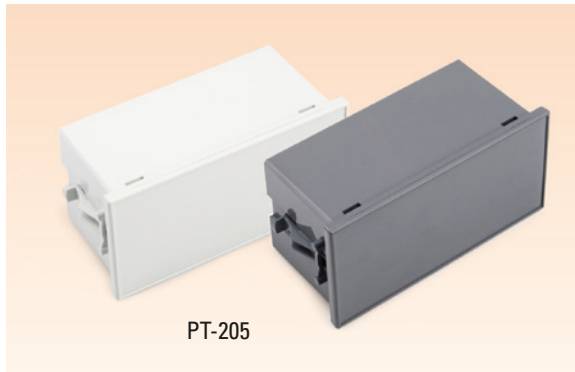

PT-205-01

72 x 144 x 68 mm

DIN PANEL ENCLOSURES

PT-205-24

72 x 144 x 75,8 mm
W/ BUTTONS

MATERIAL	ABS
COLOR	LIGHT GRAY / DARK GRAY / BLACK
PACKAGING	20 PCS/BOX

FRONT PANEL COLOR OPTIONS

OPAQUE / SMOKED / CLEAR

• ORIENTATION OF FRONT PANEL BUTTONS CAN BE CUSTOMIZED