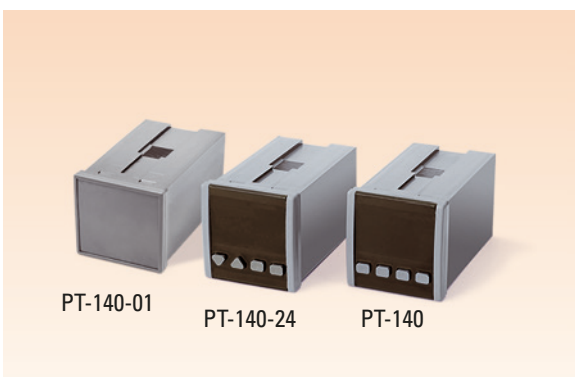

DIN PANEL ENCLOSURES

PT-125

PT-125

36 x 72 x 85 mm

DIN PANEL ENCLOSURES

MATERIAL	ABS
COLOR	LIGHT GRAY / DARK GRAY / BLACK
PACKAGING	20 PCS/BOX

FRONT PANEL COLOR OPTIONS

CLEAR / SMOKED

- ORIENTATION OF FRONT PANEL BUTTONS CAN BE CUSTOMIZED

PT-140-01

PT-140-24

PT-140

PT-140-01

48 x 48 x 82 mm

DIN PANEL ENCLOSURES

PT-140-24

48 x 48 x 85 mm
W/ BUTTONS

MATERIAL	ABS
COLOR	LIGHT GRAY / DARK GRAY / BLACK
PACKAGING	20 PCS/BOX

FRONT PANEL COLOR OPTIONS

OPAQUE / SMOKED / CLEAR

- ORIENTATION OF FRONT PANEL BUTTONS CAN BE CUSTOMIZED

PT-165