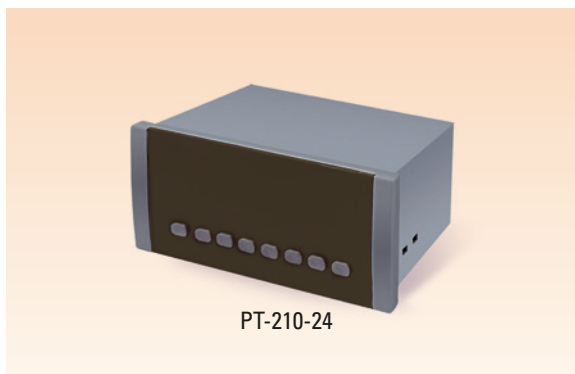

• ORIENTATION OF FRONT PANEL BUTTONS CAN BE CUSTOMIZED

PT-205-01

72 x 144 x 68 mm

DIN PANEL ENCLOSURES

PT-205-24

72 x 144 x 75,8 mm
W/ BUTTONS

MATERIAL	ABS
COLOR	LIGHT GRAY / DARK GRAY / BLACK
PACKAGING	20 PCS/BOX

FRONT PANEL COLOR OPTIONS

OPAQUE / SMOKED / CLEAR

• ORIENTATION OF FRONT PANEL BUTTONS CAN BE CUSTOMIZED

PT-210-01

72 x 144 x 108 mm

DIN PANEL ENCLOSURES

PT-210-24

72 x 144 x 115 mm
W/ BUTTONS