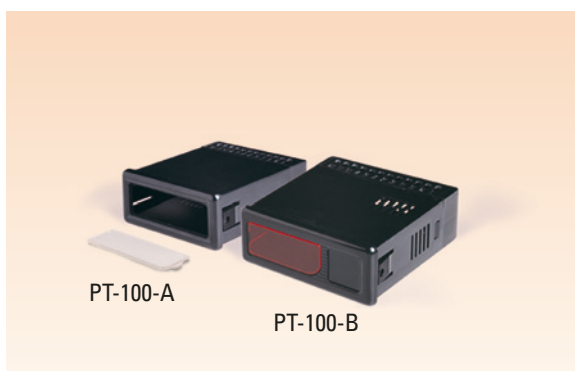

PT-220-24

96 x 96 x 76 mm
W/ BUTTONS

MATERIAL	ABS
COLOR	LIGHT GRAY / DARK GRAY / BLACK
PACKAGING	20 PCS/BOX

FRONT PANEL COLOR OPTIONS

OPAQUE / SMOKED / CLEAR

• ORIENTATION OF FRONT PANEL BUTTONS CAN BE CUSTOMIZED