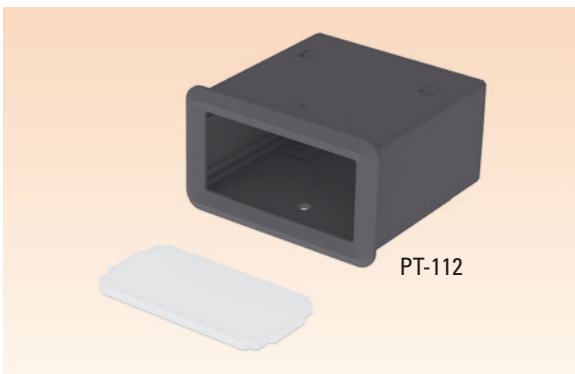

FRONT PANEL COLOR OPTIONS
RED / GRAY

PT-110

37 x 63 x 61 mm

DIN PANEL ENCLOSURES

MATERIAL	ABS
COLOR	LIGHT GRAY / BLACK
PACKAGING	40 PCS/BOX

FRONT PANEL COLOR OPTIONS
RED / GRAY

PT-112

37 x 62 x 61 mm