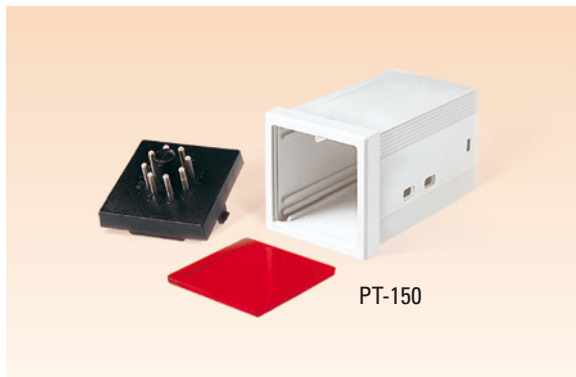

W/ BUTTONS
36 x 72 x 85 mm

CONCAVE FRONT PANEL COLOR OPTIONS
SMOKED / RED

MATERIAL	ABS
COLOR	LIGHT GRAY / DARK GRAY / BLACK
PACKAGING	20 PCS/BOX

FRONT PANEL COLOR OPTIONS
OPAQUE / CLEAR / RED

PT-130

36 x 72 x 85 mm

DIN PANEL ENCLOSURES

MATERIAL	ABS
COLOR	LIGHT GRAY / BLACK
PACKAGING	20 PCS/BOX

PT-150

48 x 48 x 87 mm

DIN PANEL ENCLOSURES

MATERIAL	ABS
COLOR	LIGHT GRAY / BLACK
PACKAGING	20 PCS/BOX

CONNECTION OPTIONS

8 PINS SOCKET TYPE
11 PINS SOCKET TYPE