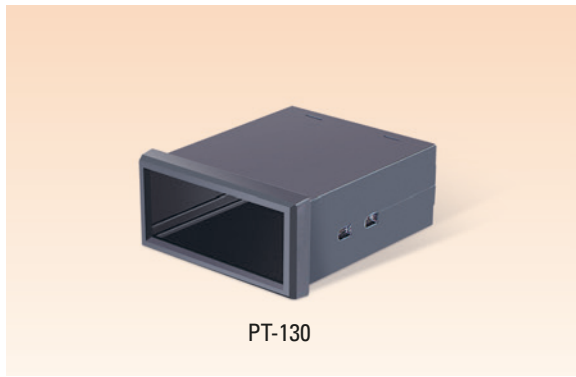

W/ BUTTONS
36 x 72 x 85 mm

CONCAVE FRONT PANEL COLOR OPTIONS
SMOKED / RED

MATERIAL	ABS
COLOR	LIGHT GRAY / DARK GRAY / BLACK
PACKAGING	20 PCS/BOX

FRONT PANEL COLOR OPTIONS
OPAQUE / CLEAR / RED

PT-130

36 x 72 x 85 mm