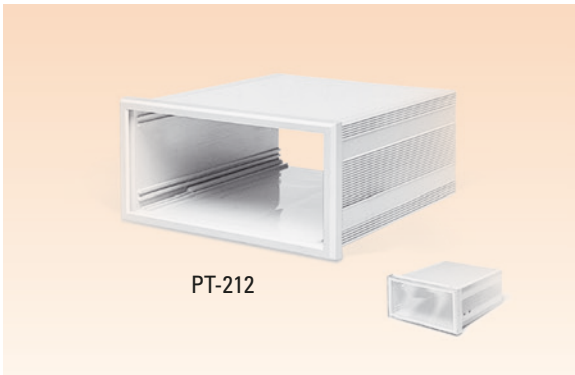

DIN PANEL ENCLOSURES

MATERIAL	ABS
COLOR	LIGHT GRAY / BLACK
PACKAGING	20 PCS/BOX

BACK PANEL OPTIONS

FLAT PANEL
TERMINAL PANEL

FRONT PANEL COLOR OPTIONS

LIGHT GRAY / CLEAR / RED

PT-200	72 x 72 x 104 mm	DIN PANEL ENCLOSURES
MATERIAL	ABS	BACK PANEL OPTIONS
COLOR	LIGHT GRAY / BLACK	FLAT PANEL
PACKAGING	20 PCS/BOX	TERMINAL PANEL
FRONT PANEL COLOR OPTIONS		
LIGHT GRAY / CLEAR / RED		