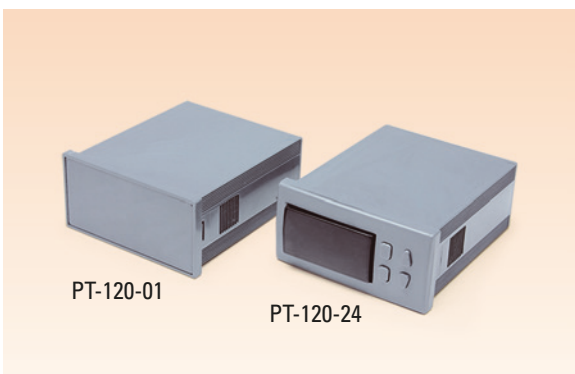

PT-120-01

36 x 72 x 81 mm

DIN PANEL ENCLOSURES

PT-120-24

W/ BUTTONS
36 x 72 x 85 mm

CONCAVE FRONT PANEL COLOR OPTIONS
SMOKED / RED

MATERIAL	ABS
COLOR	LIGHT GRAY / DARK GRAY / BLACK
PACKAGING	20 PCS/BOX

FRONT PANEL COLOR OPTIONS
OPAQUE / CLEAR / RED