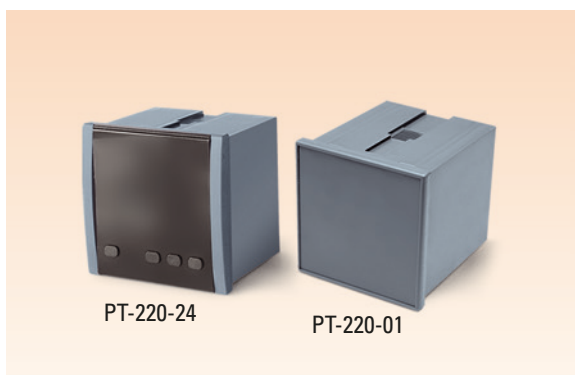

PT-220-01

96 x 96 x 72 mm

DIN PANEL ENCLOSURES

PT-220-24

96 x 96 x 76 mm
W/ BUTTONS

MATERIAL	ABS
COLOR	LIGHT GRAY / DARK GRAY / BLACK
PACKAGING	20 PCS/BOX

FRONT PANEL COLOR OPTIONS

OPAQUE / SMOKED / CLEAR

• ORIENTATION OF FRONT PANEL BUTTONS CAN BE CUSTOMIZED